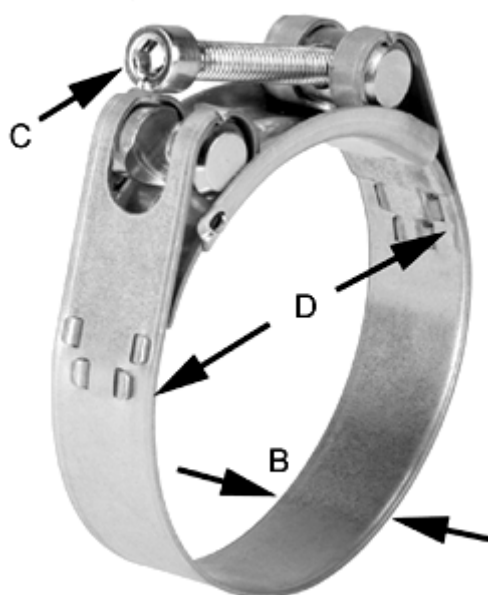

Article number: 025927251076

Description: Heavy Duty Clamp GBS M 76/25 W1 ISK QRC

Measures

C (screw type) = ISK
Diameter D = 73-79
Width B = 25